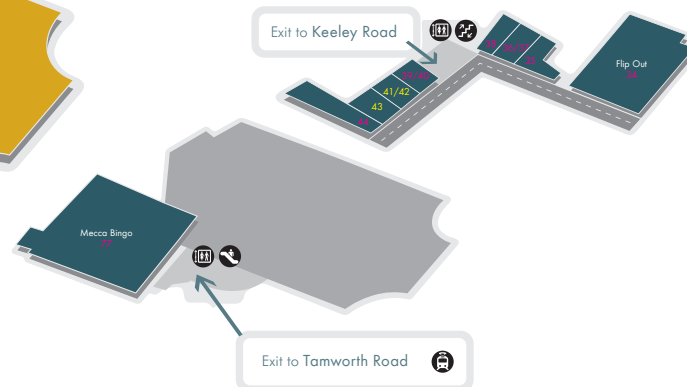

CENTRALE CENTRE MAP

Upper Mall Car Park Level 1

Ground Floor Mall

Lower Mall

Keeley Road / Tamworth Road

DEPARTMENT STORES

	LEVEL	NO.
Next Outlet	G	1
House of Fraser	ALL	2

FASHION

	LEVEL	NO.
Ann Summers	G	63
Blue Inc	G	68
Boros	G	27
Budwals*	KR	36/37
Empire	G	73
Fashion Meets Music	G	64
H&M	UM/G	LSU7/8,71
Little Flute & Harris	G	33b
Next	ALL	LSU2/3
Zara	ALL	LSU 1

FOOD & DRINK

	LEVEL	NO.
Auntie Anne's	UM	K1/2
Café Giardino	G	30
Starbucks	UM	79
Zabardast	G	25
Caffè Nero	Inside House of Fraser	2
Costa Coffee	Inside Next Outlet	1

TECHNOLOGY

	LEVEL	NO.
101 Records*	KR	44
Mobile Bitz	G	G2

HEALTH & BEAUTY

	LEVEL	NO.
Afro Hair Candy	G	67
Better Brows	G	J
Superdrug	G	13
The Fragrance Shop	G	33

SPORTS & LEISURE

	LEVEL	NO.
Croydon Boxing Academy	LM	58/59
Crystal Palace FC Shop	G	3
Flip Out*	KR	34
Mecca Bingo	TW	77
Sports Direct	G	6
Trespass	G	65

KEY

- Baby Changing Facility
- Cash Dispensers
- Disabled Toilets
- Escalators
- Lifts
- Public Toilets
- Stairs
- Trains
- Trams
- amazonlocker

*units located outside, on Keeley/Tamworth Road

WHITGIFT CENTRE MAP