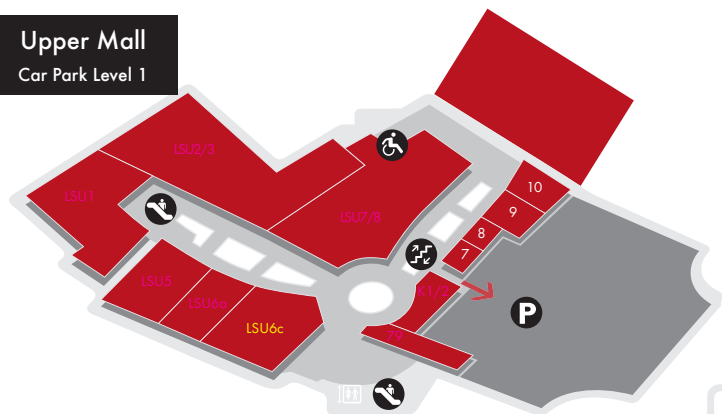

CENTRALE CENTRE MAP

Upper Mall Car Park Level 1

Ground Floor Mall

Lower Mall

Keeley Road / Tamworth Road

DEPARTMENT STORES

	LEVEL	NO.
Next Outlet	G	1
House of Fraser	ALL	2

FASHION

	LEVEL	NO.
Ann Summers	G	63
Blue Inc	G	68
Boros	G	27
Budwals*	KR	36/37
Empire	G	73
Fashion Meets Music	G	64
H&M	UM/G	LSU7/8,71
Little Flute & Harris	G	33b
Next	ALL	LSU2/3
Zara	ALL	LSU 1

FOOD & DRINK

	LEVEL	NO.
Auntie Anne's	UM	K1/2
Café Giardino	G	30
Starbucks	UM	79
Zabardast	G	25
Caffè Nero	Inside House of Fraser	2
Costa Coffee	Inside Next Outlet	1

TECHNOLOGY

	LEVEL	NO.
101 Records*	KR	44
Mobile Bitz	G	G2

HEALTH & BEAUTY

	LEVEL	NO.
Afro Hair Candy	G	67
Better Brows	G	J
Superdrug	G	13
The Fragrance Shop	G	33

SPORTS & LEISURE

	LEVEL	NO.
Croydon Boxing Academy	LM	58/59
Crystal Palace FC Shop	G	3
Flip Out*	KR	34
Mecca Bingo	TW	77
Sports Direct	G	6
Trespass	G	65

KEY

- Baby Changing Facility
- Cash Dispensers
- Disabled Toilets
- Escalators
- Lifts
- Public Toilets
- Stairs
- Trains
- Trams
- amazonlocker

*units located outside, on Keeley/Tamworth Road

WHITGIFT CENTRE MAP